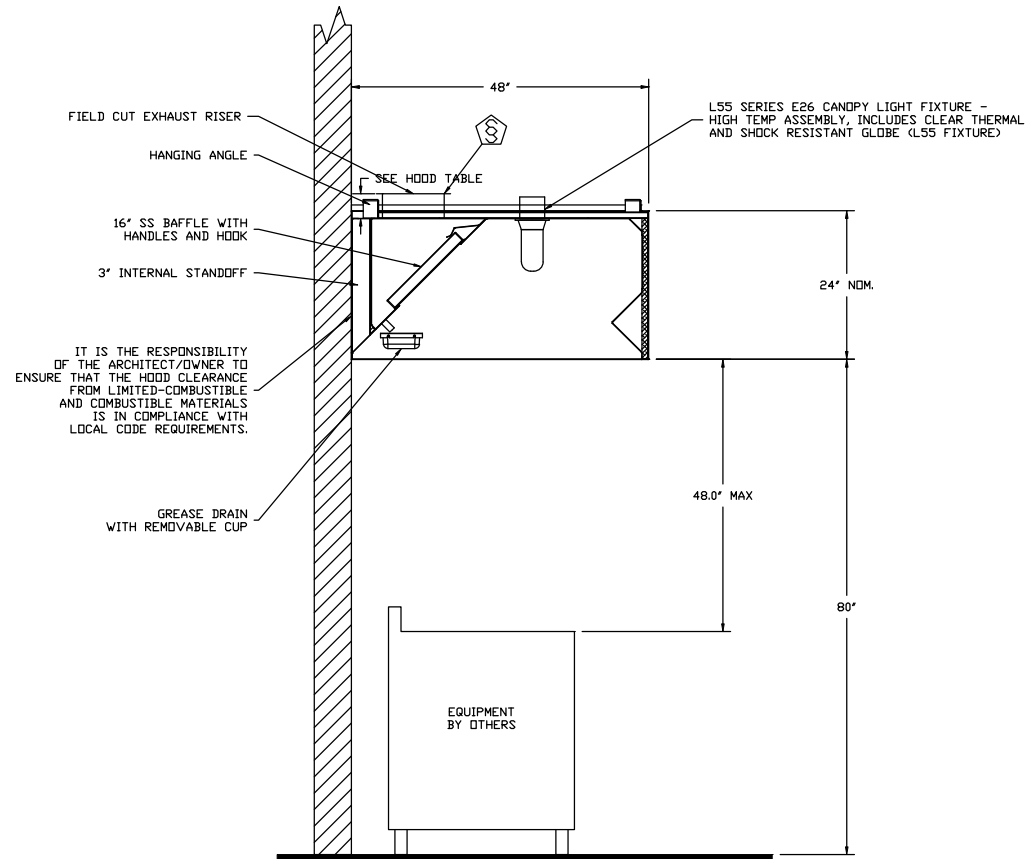

PLAN VIEW - Hood #2 (3C234)
8' 0.00" LONG 4824EX-2

SECTION VIEW - MODEL 4824EX-2
HOOD - #2